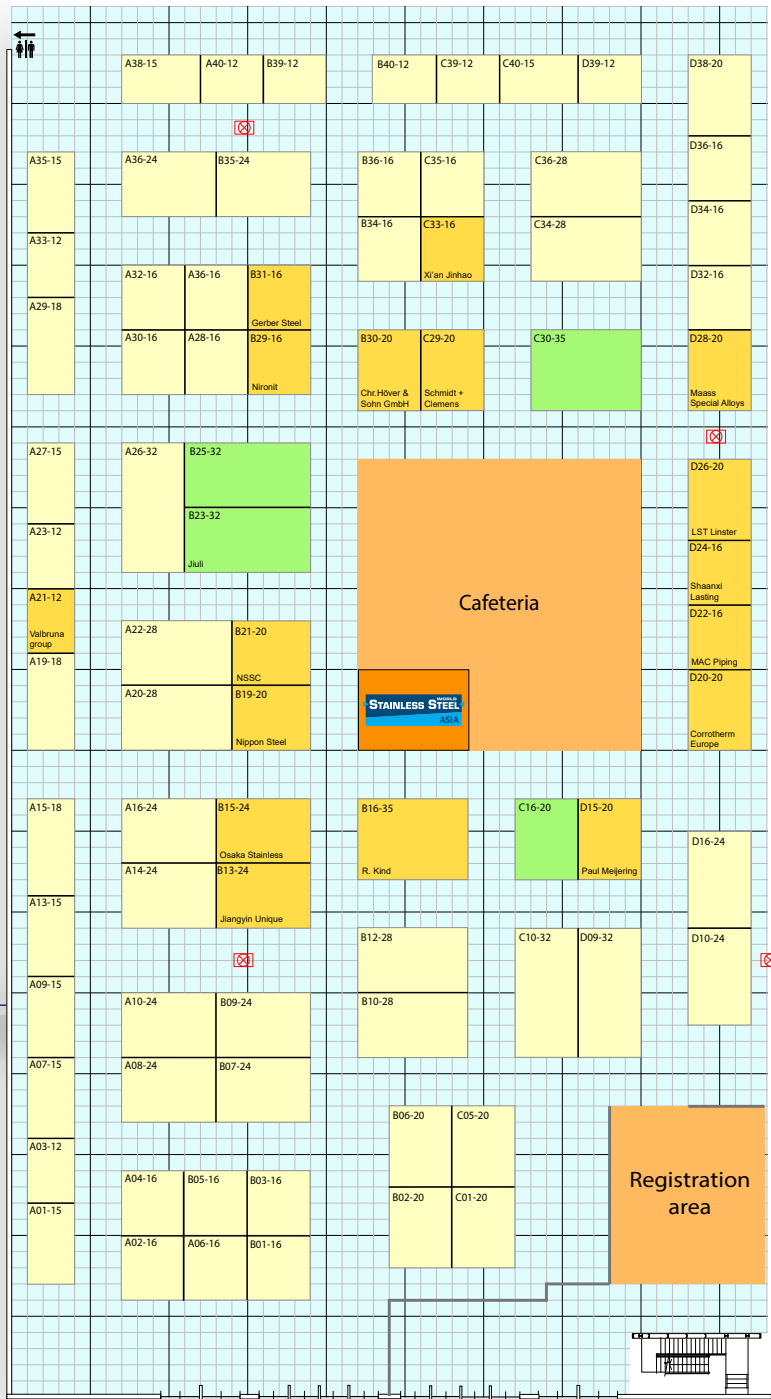

See **HEAT EXCHANGER WORLD** Floorplan

<b>Exhibition Rate:</b>	
Row stand: 1 open Side, per m2	€ 295,-
Corer / Island Stand (2 or more open sides), per m2:	€ 360,-
Net stand space only.	
<b>Media fee (per exhibitor)</b>	€ 300,-
<b>Co-exhibitor surcharge:</b>	
Per Co-exhibitor (excluding media fee)	€ 900,-

#### Exhibition Rate:

Row stand: 1 open Side, per m2 € 295,-  
 Corner / Island Stand (2 or more open sides), per m2: € 360,-  
 Net stand space only.

Media fee (per exhibitor) € 300,-

Co-exhibitor surcharge:  
 Per Co-exhibitor (excluding media fee) € 900,-