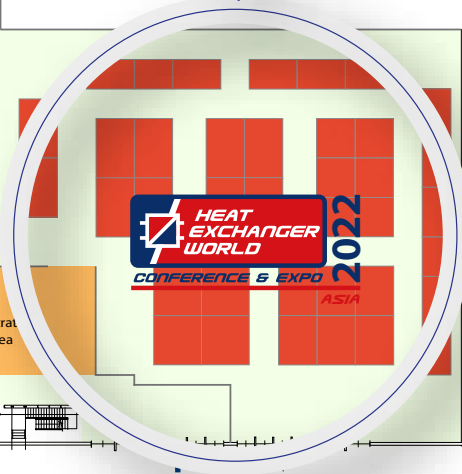

#### Exhibition Rate:

Row stand: 1 open Side, per m2 € 295,-  
 Corner / Island Stand (2 or more open sides), per m2: € 360,-  
 Net stand space only.

Media fee (per exhibitor) € 300,-

Co-exhibitor surcharge:  
 Per Co-exhibitor (excluding media fee) € 900,-