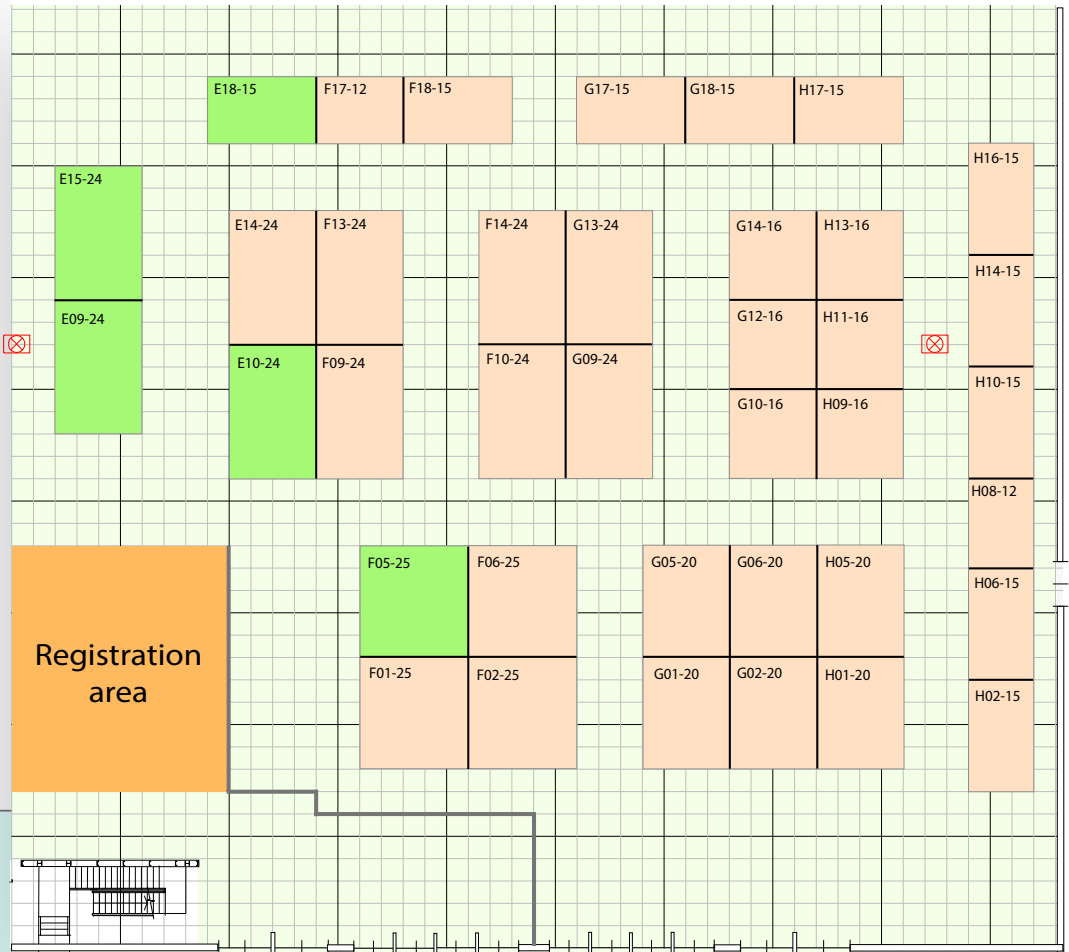

Heat Exchanger World Asia
Proudly sponsored by:

TWO EVENTS IN ONE

Heat Exchanger World Asia 2022 will be held in parallel with Stainless Steel World Asia 2022 at the Singapore Expo from 14-15 June, 2022. All visitors can attend both events with the same entrance ticket.

See **STAINLESS STEEL WORLD** Floorplan

Registration area

Entrance

Exit

Index:

- Sold
- Available
- Option

Exhibition Rate:

Row stand: 1 open Side, per m2 € 295,-
Corner / Island Stand (2 or more open sides), per m2: € 360,-
Net stand space only.

Media fee (per exhibitor) € 300,-

Co-exhibitor surcharge:
Per Co-exhibitor (excluding media fee) € 900,-