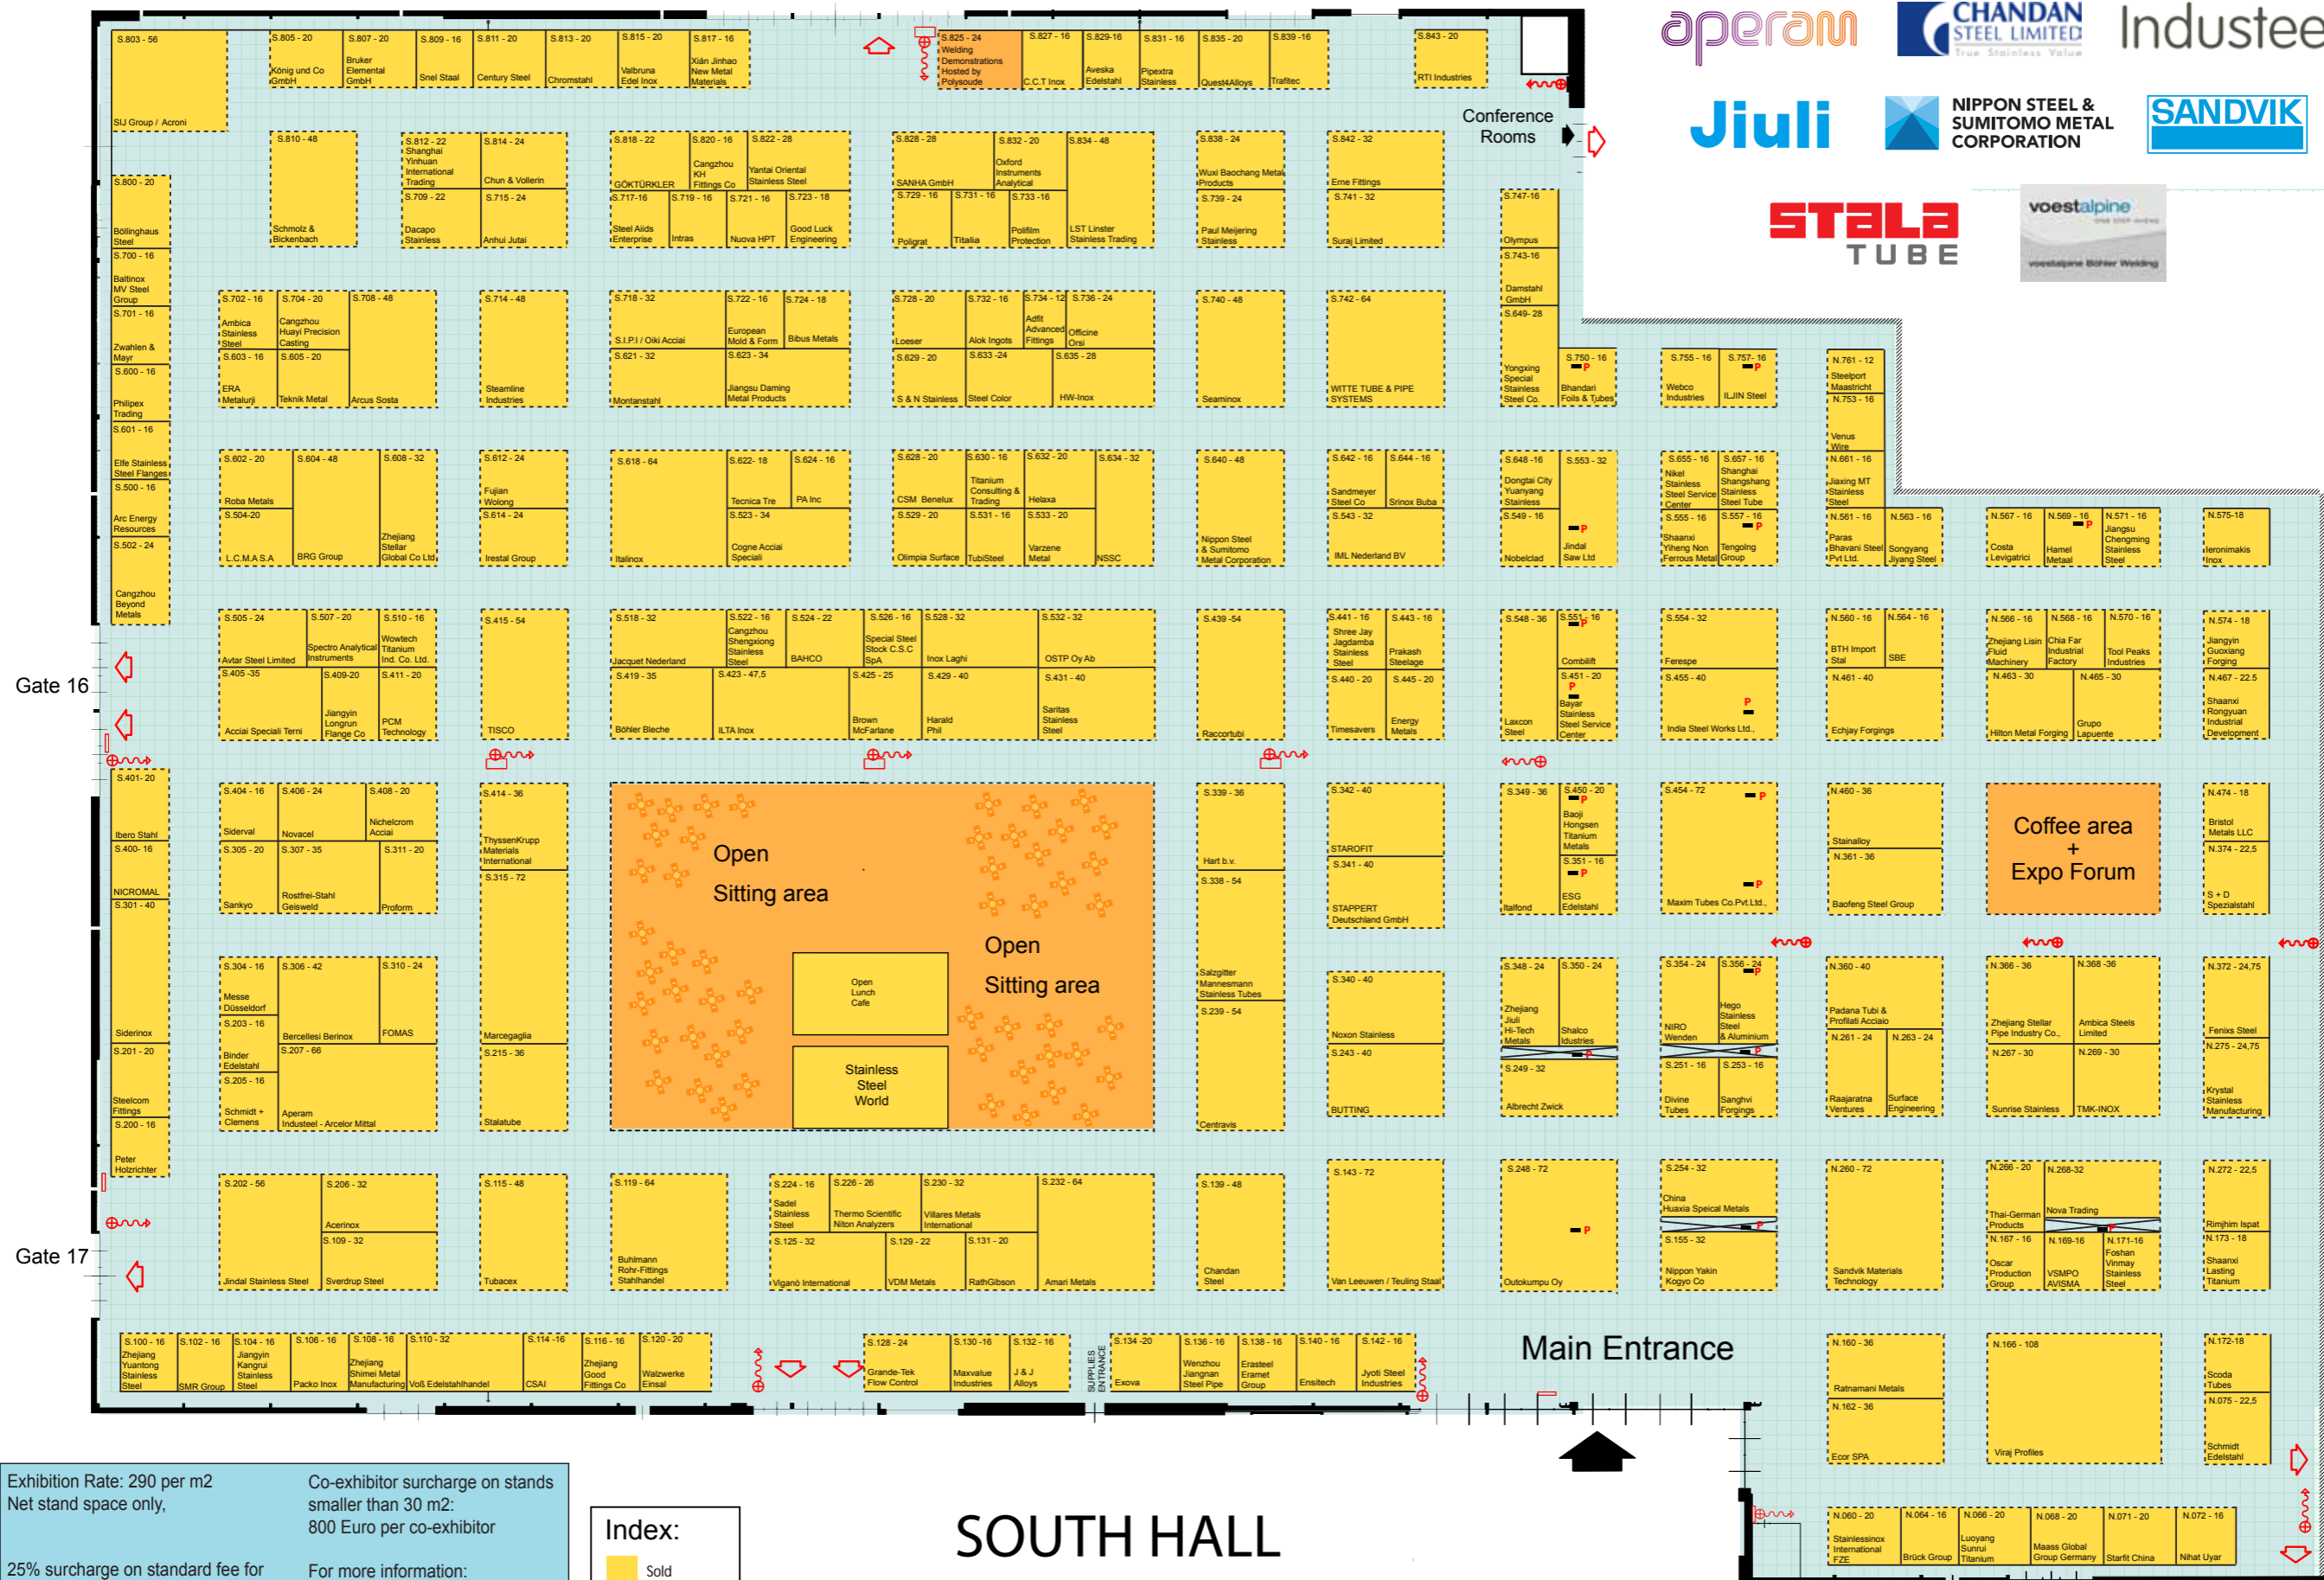

Sponsored by:

Gate 14

Exhibition Rate: 290 per m2
Net stand space only,
25% surcharge on standard fee for stands with more than one open side
50% surcharge on standard fee for double-deck stands

Co-exhibitor surcharge on stands smaller than 30 m2:
800 Euro per co-exhibitor