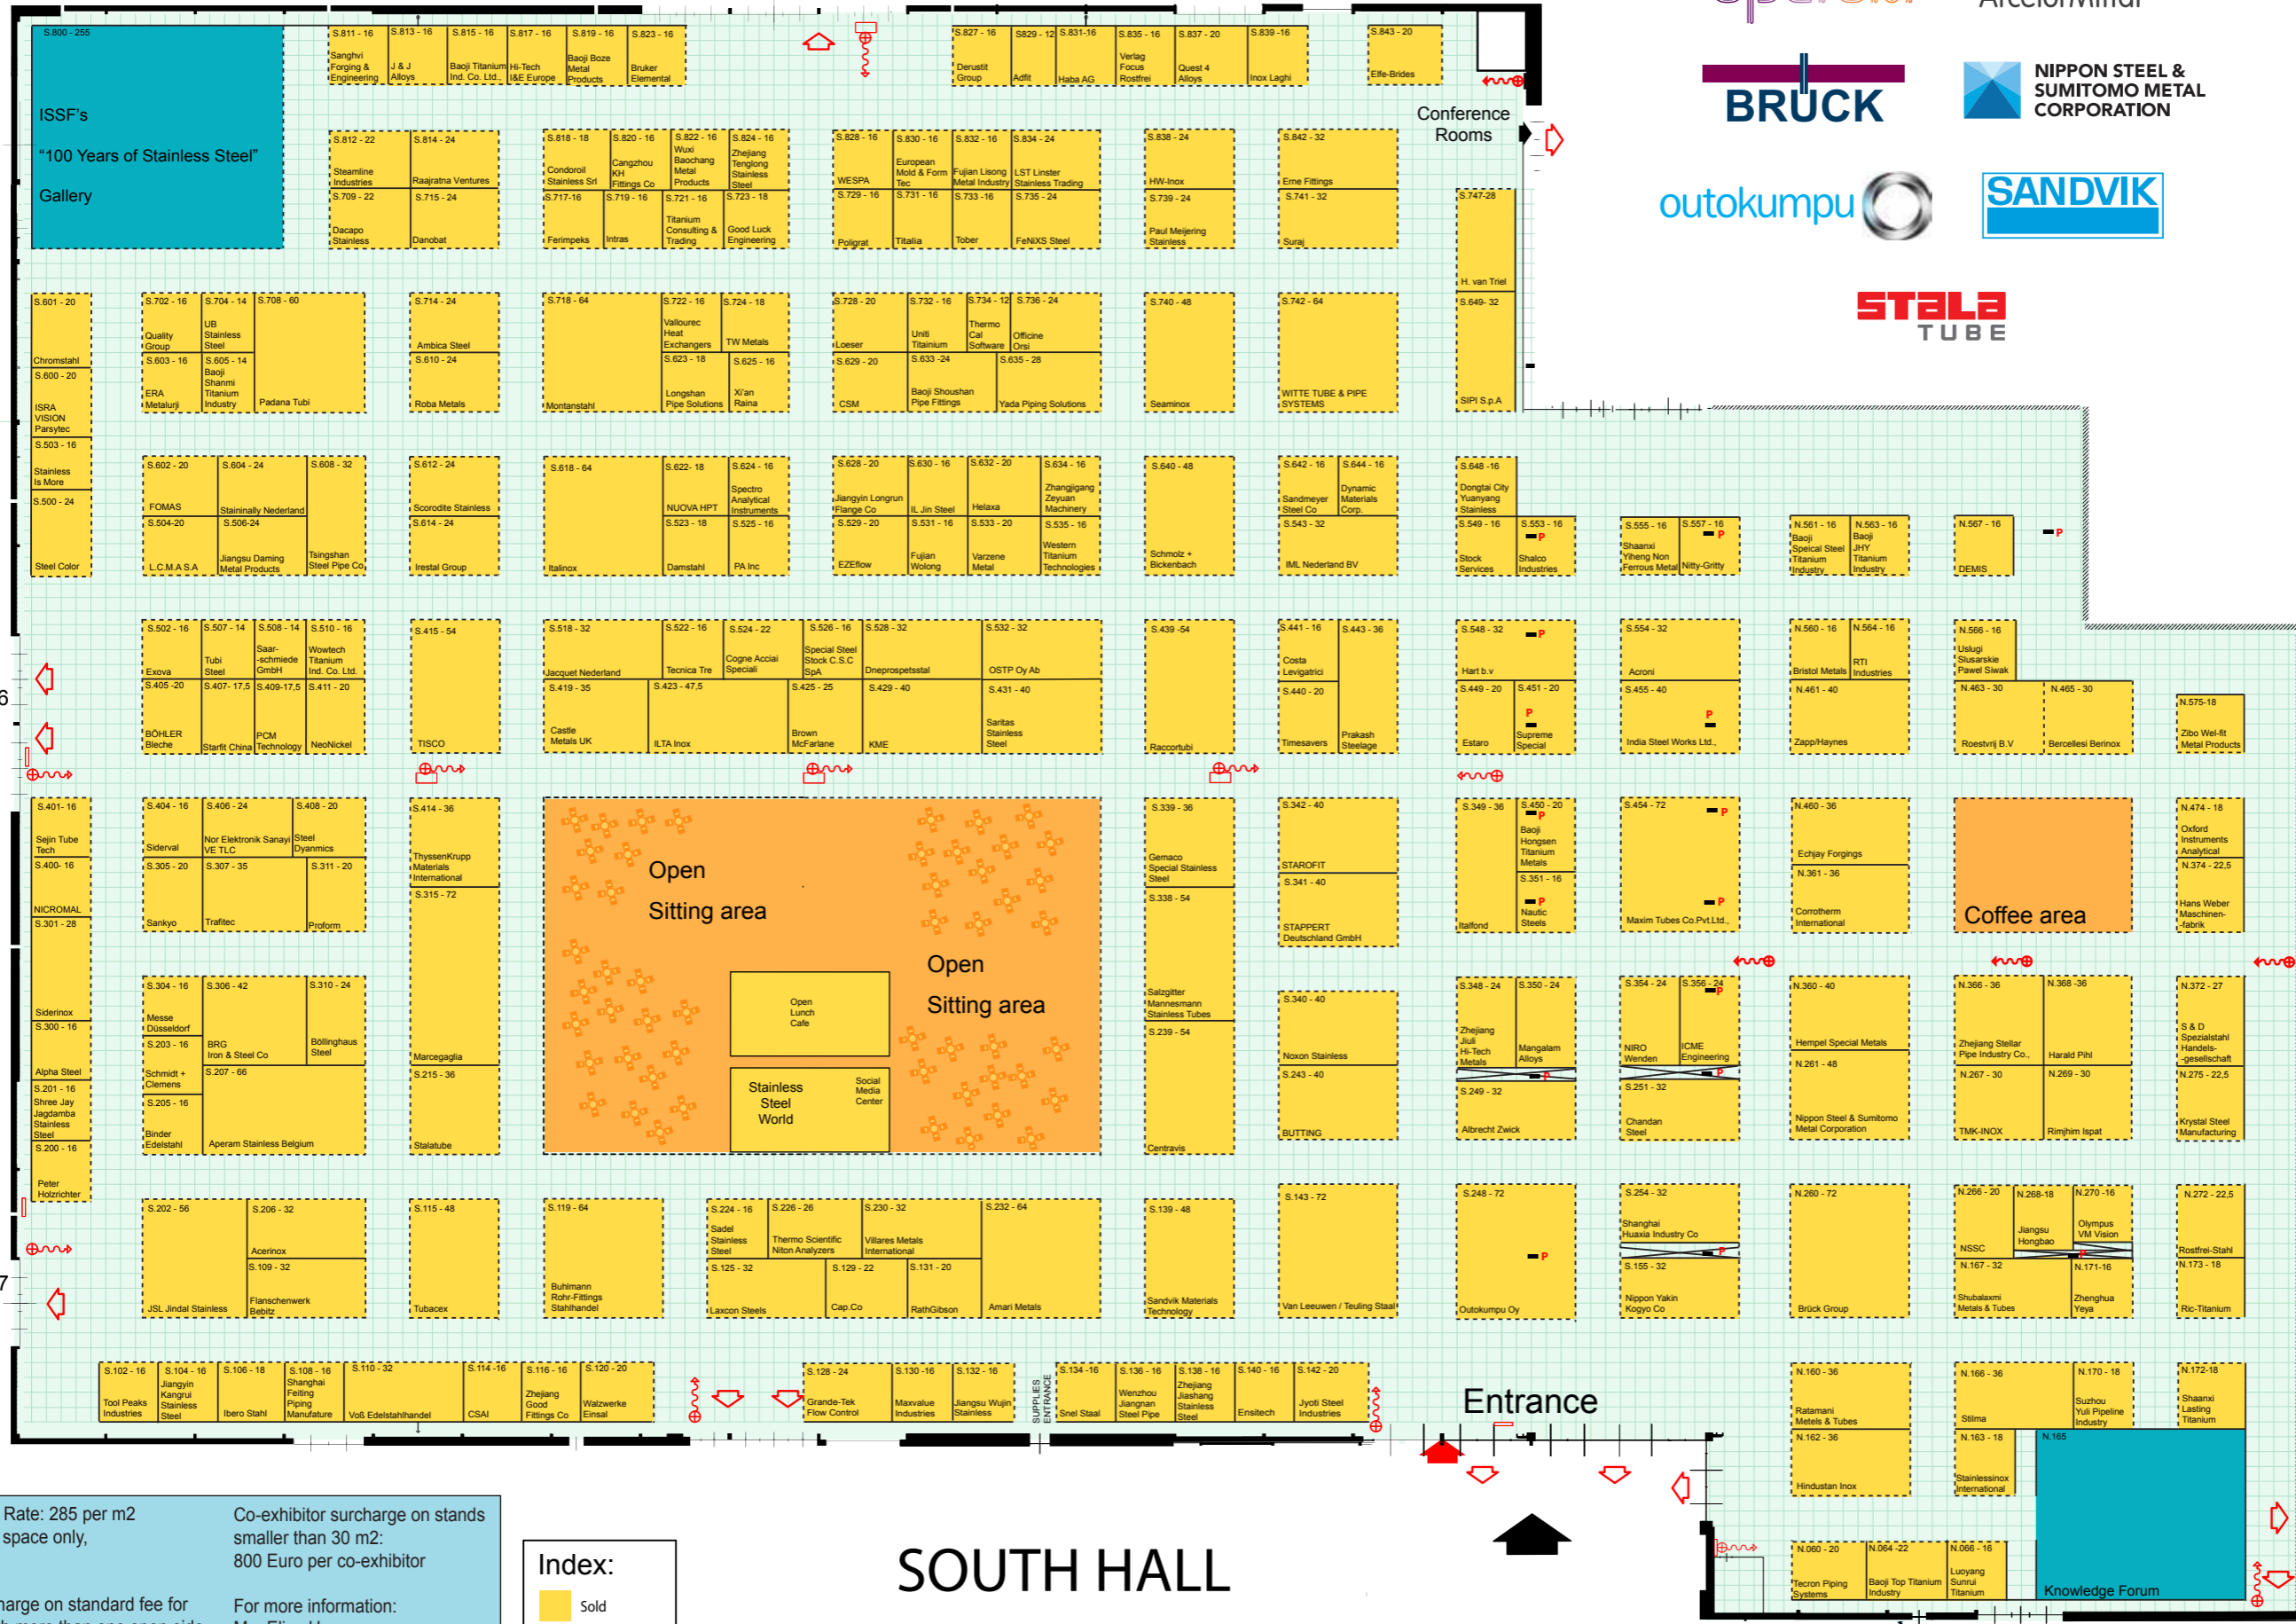

Sponsored by:

Gate 14

Conference Rooms

Gate 6 & 7

Gate 16

Gate 17

Exhibition Rate: 285 per m2
Net stand space only,
25% surcharge on standard fee for stands with more than one open side
50% surcharge on standard fee for double-deck stands

Co-exhibitor surcharge on stands smaller than 30 m2:
800 Euro per co-exhibitor

For more information:
Mrs. Elisa Hannan
Phone: +31 575 585 291
Fax: +31 575 511 099
E-mail: e.hannan@kci-world.com

Index:

- Sold
- Available
- Option

SOUTH HALL

NORTH HALL